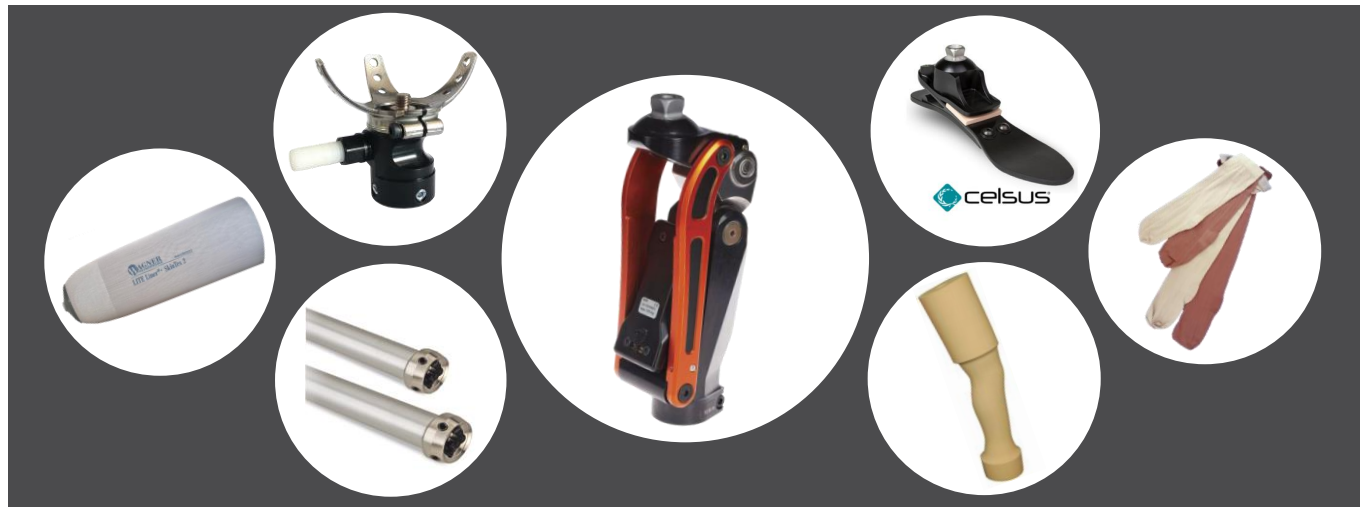

AK Kit #5

| Silicone liner | Shuttle lock | Pneumatic Knee Joint | College Park Celsus foot |

CONTENTS:

- Wagner silicone liner
- Shuttle lock
- 6H25 pneumatic knee joint
- Long tube
- College Park Celsus foot
- AK foam cover
- Cosmetic stockings