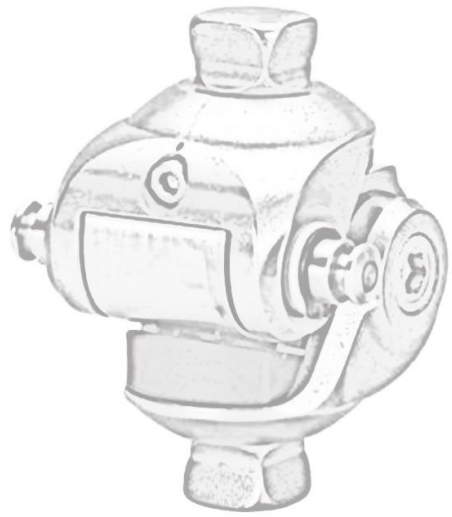

ABOVE KNEE KITS