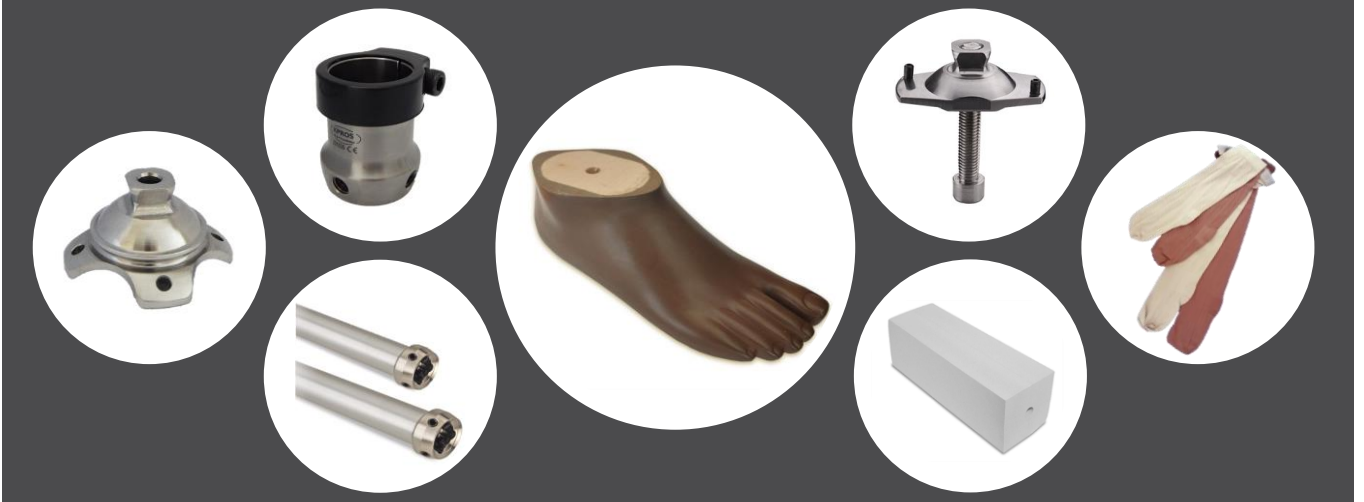

## CONTENTS:

- Wagner silicone cushion liner
- Wagner suspension sleeve
- Expulsion valve
- 4 ear adaptor
- Short tube
- Tube clamp
- College Park Celsus foot
- BK foam block
- Cosmetic stockings

### CONTENTS:

- 4 ear adaptor
- Short tube
- Tube clamp
- SACH foot adaptor
- SACH foot
- BK foam block
- Cosmetic stocking